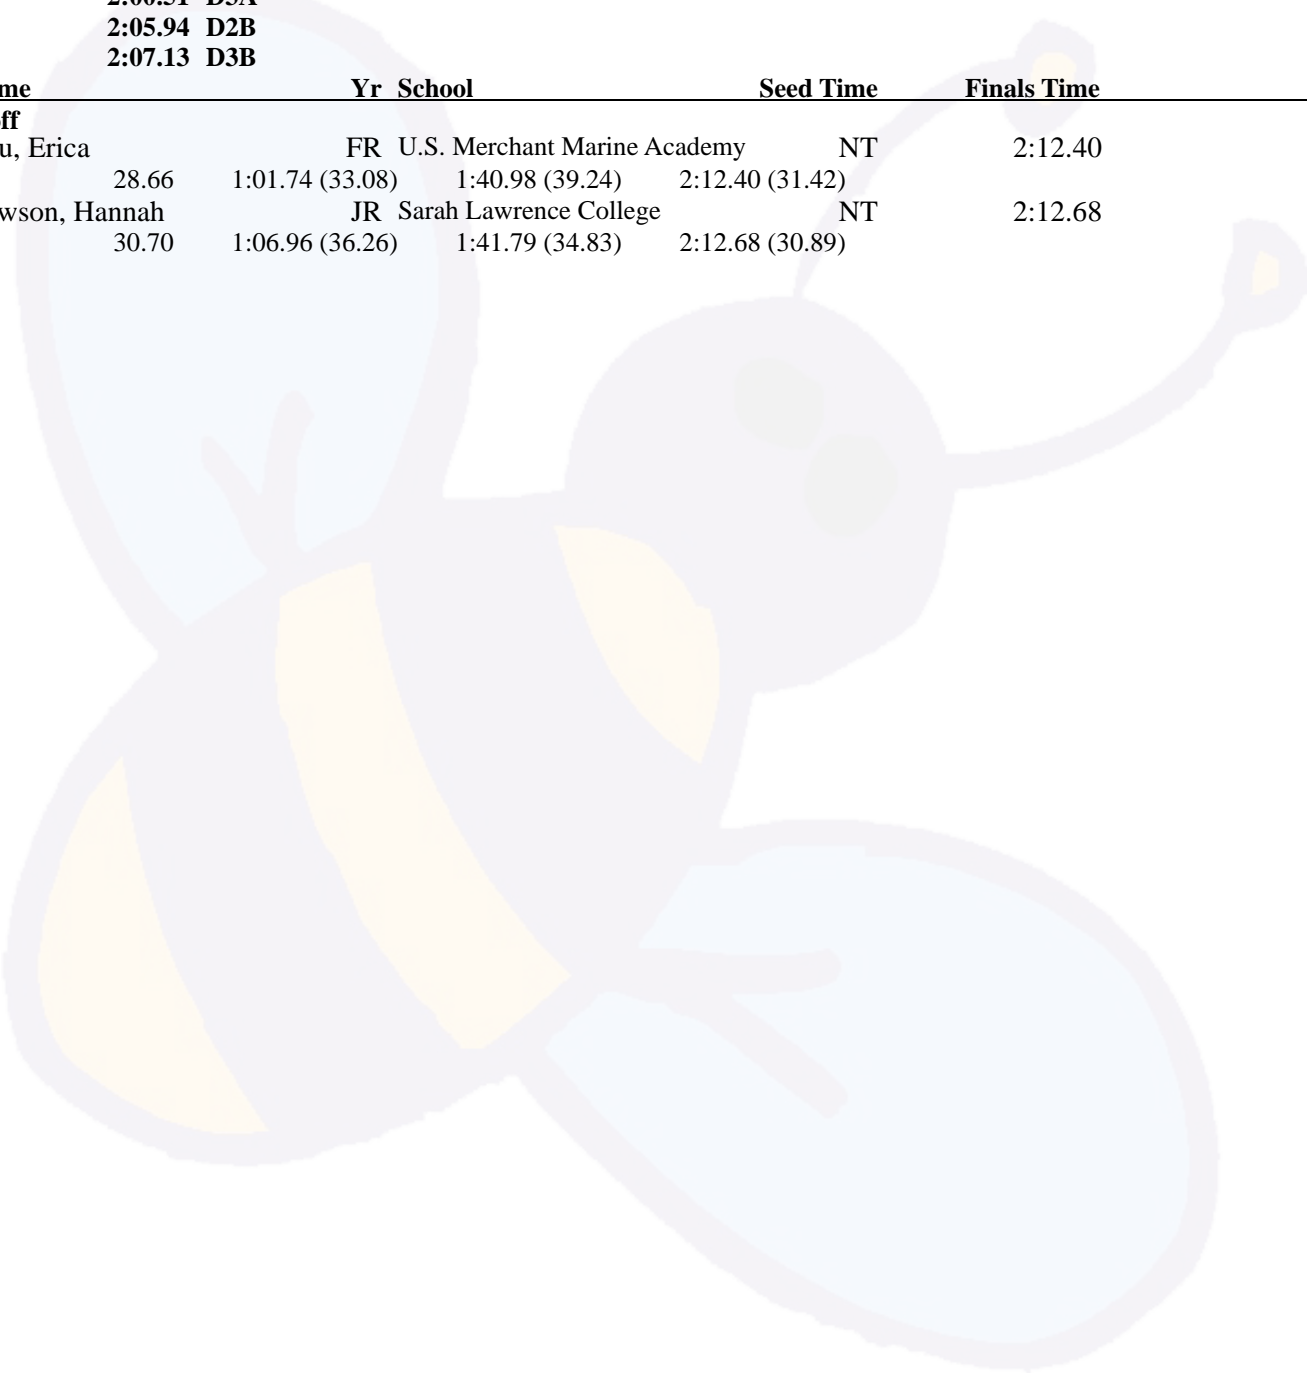

Metro Champs: 2:02.04 * 02-14-2014 Adeline Martin

Bridgeport

1:59.95 D2A

2:00.51 D3A

2:05.94 D2B

2:07.13 D3B

Name	Yr	School	Seed Time	Finals Time
- Swim-off				
1 Lou, Erica	FR	U.S. Merchant Marine Academy	NT	2:12.40
	28.66	1:01.74 (33.08)	1:40.98 (39.24)	2:12.40 (31.42)
2 Lawson, Hannah	JR	Sarah Lawrence College	NT	2:12.68
	30.70	1:06.96 (36.26)	1:41.79 (34.83)	2:12.68 (30.89)