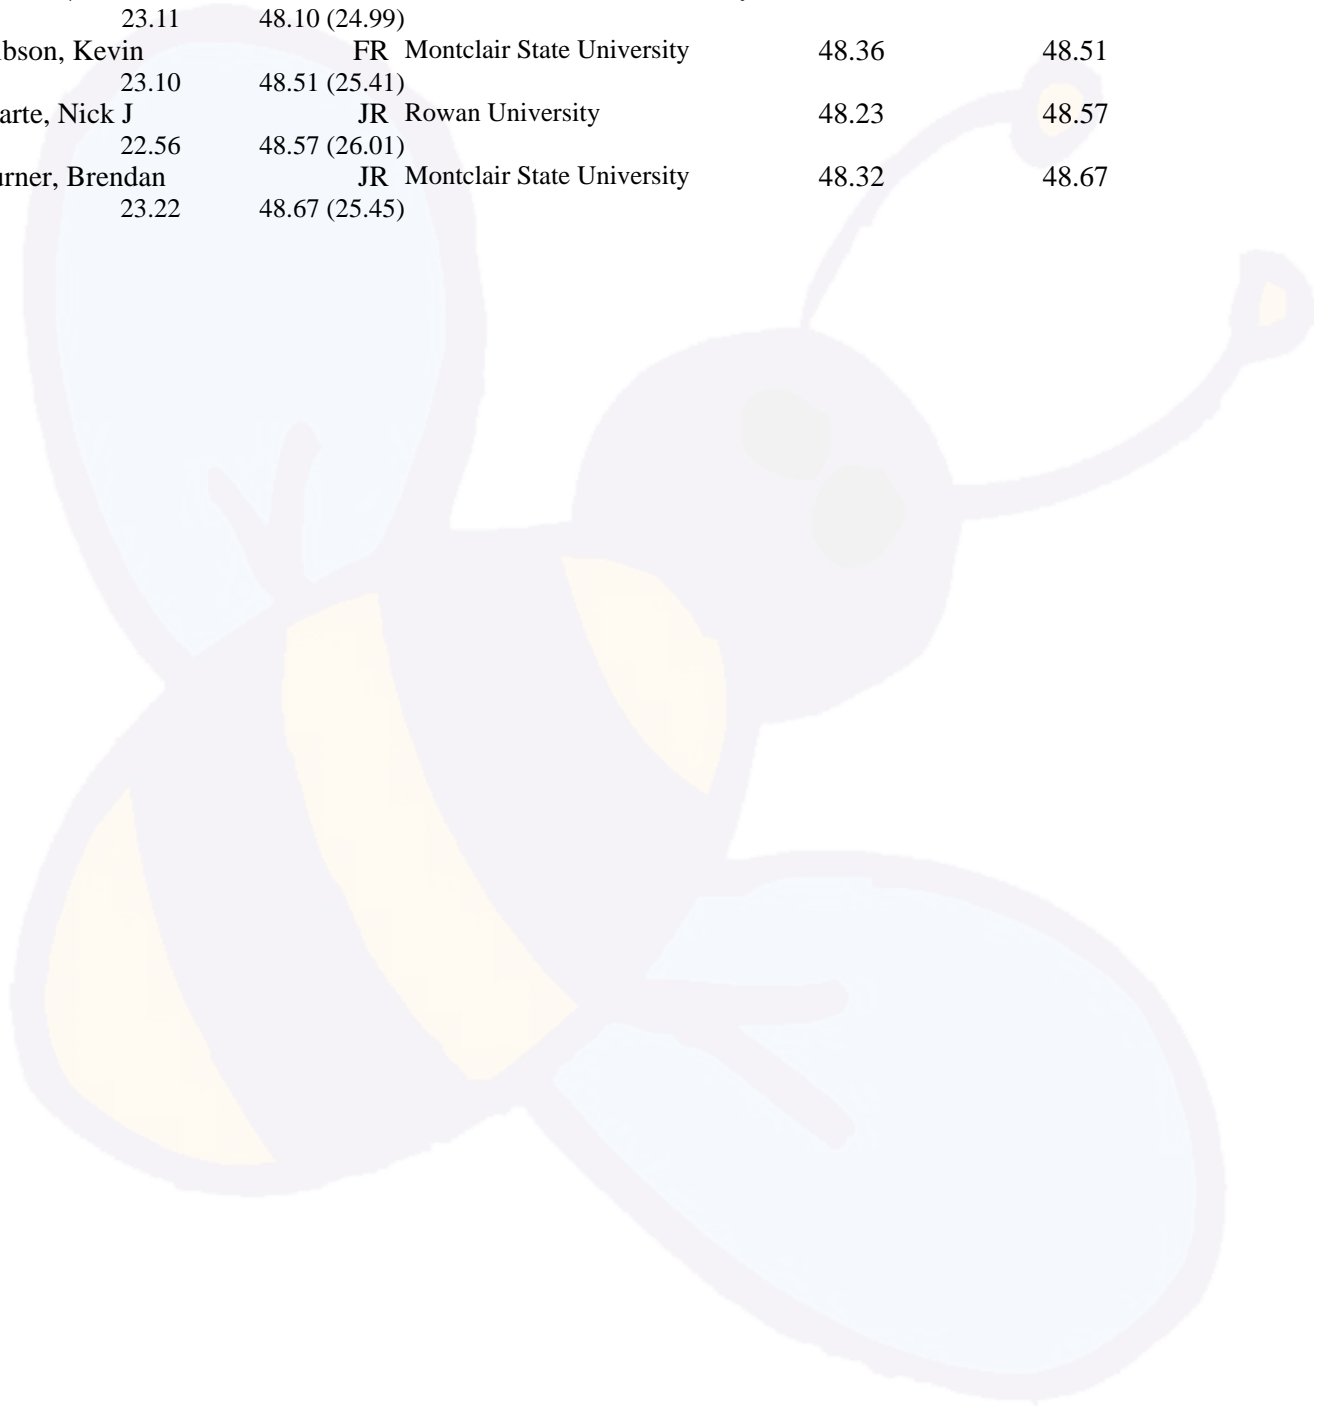

2017 Metropolitan Collegiate Championships - 02-17-2017 to 02-19-2017

Real-Time Results at www.besmarttinc.com and Meet Mobile

Follow Be Smartt Inc on Facebook and Twitter!

Results

C - Final ... (Event 34 Men 100 Yard Freestyle)

	Name	Yr	School	Prelim Time	Finals Time
21	Macedo, Matheus	SO	U.S. Merchant Marine Academy	47.89	48.10
	23.11			48.10 (24.99)	
22	Gibson, Kevin	FR	Montclair State University	48.36	48.51
	23.10			48.51 (25.41)	
23	Marte, Nick J	JR	Rowan University	48.23	48.57
	22.56			48.57 (26.01)	
24	Turner, Brendan	JR	Montclair State University	48.32	48.67
	23.22			48.67 (25.45)