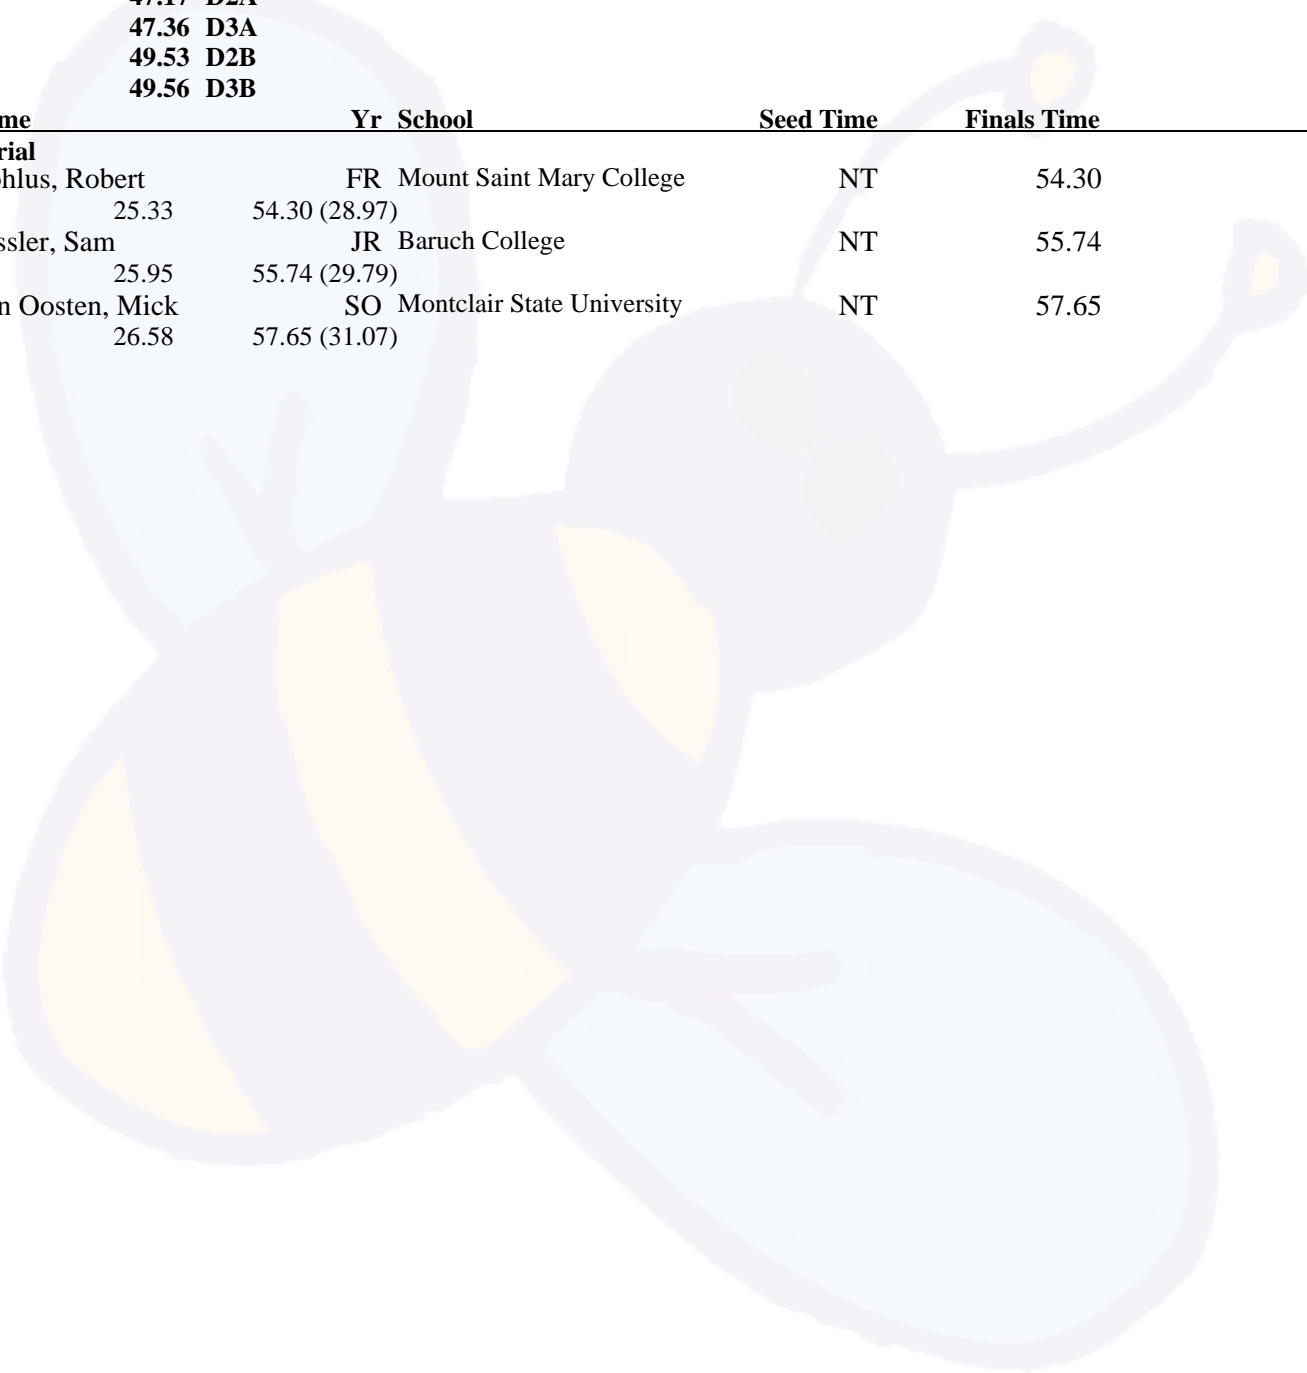

2017 Metropolitan Collegiate Championships - 02-17-2017 to 02-19-2017

Real-Time Results at www.besmarttinc.com and Meet Mobile

Follow Be Smartt Inc on Facebook and Twitter!

Results

Event 218 Men 100 Yard Butterfly Time Trial

Metro Champs: 45.80 * 02-21-2000 Ben Michaelson
Metro Conf: 48.43 ^ 02-20-2016 Didac Matsuyama
47.17 D2A
47.36 D3A
49.53 D2B
49.56 D3B

SCSU
Bridgeport

Name	Yr	School	Seed Time	Finals Time
- Time Trial				
1 Kohlus, Robert	FR	Mount Saint Mary College	NT	54.30
	25.33	54.30 (28.97)		
2 Fassler, Sam	JR	Baruch College	NT	55.74
	25.95	55.74 (29.79)		
3 Van Oosten, Mick	SO	Montclair State University	NT	57.65
	26.58	57.65 (31.07)